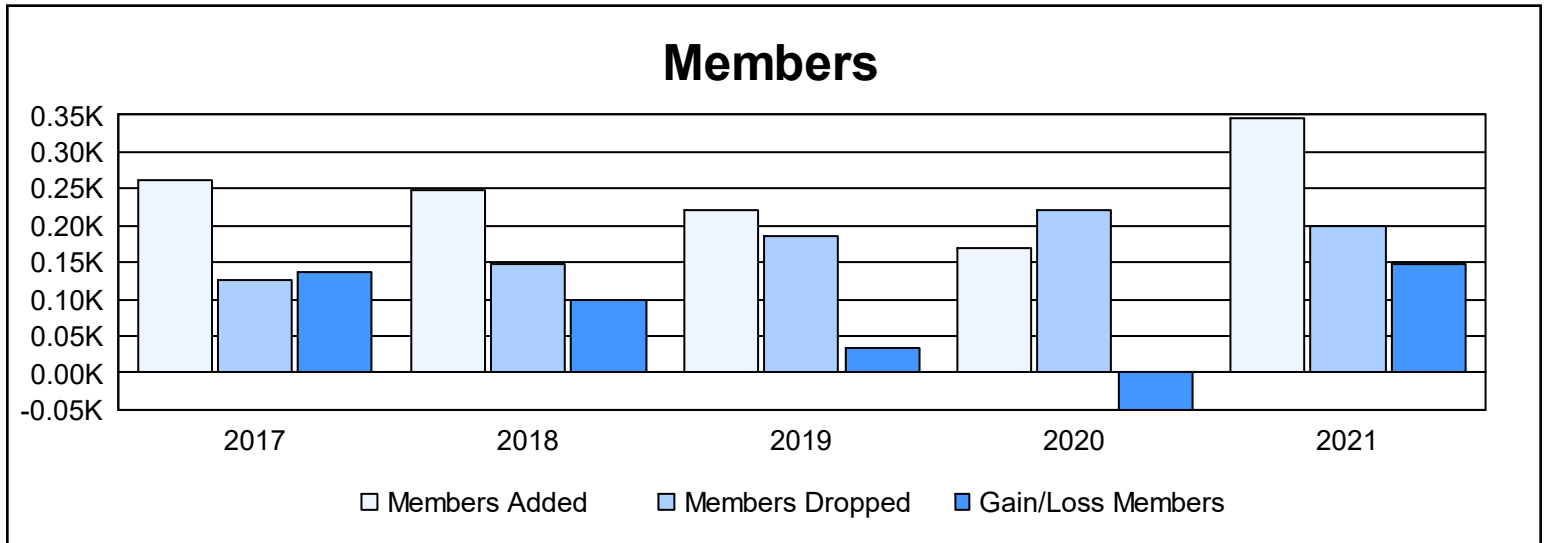

Year	New Clubs	Dropped Clubs	Gain/ Loss Clubs	New Members	Charter Members	Reinstate Members	Transfer Members	Total Member Added	Total Members Dropped	Gain/ Loss Members
2016-2017	4	0	4	158	96	5	3	262	125	137
2017-2018	3	0	3	176	68	3	0	247	147	100
2018-2019	4	0	4	112	100	2	6	220	186	34
2019-2020	3	1	2	65	93	11	1	170	220	-50
2020-2021	1	1	0	251	44	39	13	347	199	148
<b>Average</b>	<b>3</b>	<b>0</b>	<b>3</b>	<b>152</b>	<b>80</b>	<b>12</b>	<b>5</b>	<b>249</b>	<b>175</b>	<b>74</b>

### Membership Composition June 2021 Cumulative