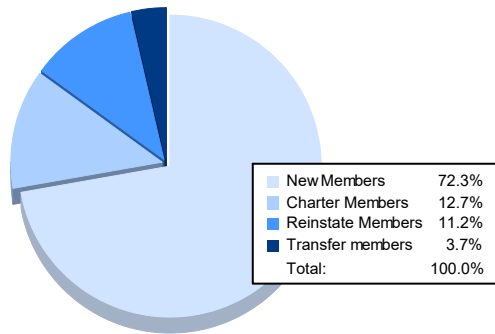

Year	New Clubs	Dropped Clubs	Gain/ Loss Clubs	New Members	Charter Members	Reinstate Members	Transfer Members	Total Member Added	Total Members Dropped	Gain/ Loss Members
2016-2017	4	0	4	158	96	5	3	262	125	137
2017-2018	3	0	3	176	68	3	0	247	147	100
2018-2019	4	0	4	112	100	2	6	220	186	34
2019-2020	3	1	2	65	93	11	1	170	220	-50
2020-2021	1	1	0	251	44	39	13	347	199	148
<b>Average</b>	<b>3</b>	<b>0</b>	<b>3</b>	<b>152</b>	<b>80</b>	<b>12</b>	<b>5</b>	<b>249</b>	<b>175</b>	<b>74</b>

### Membership Composition June 2021 Cumulative