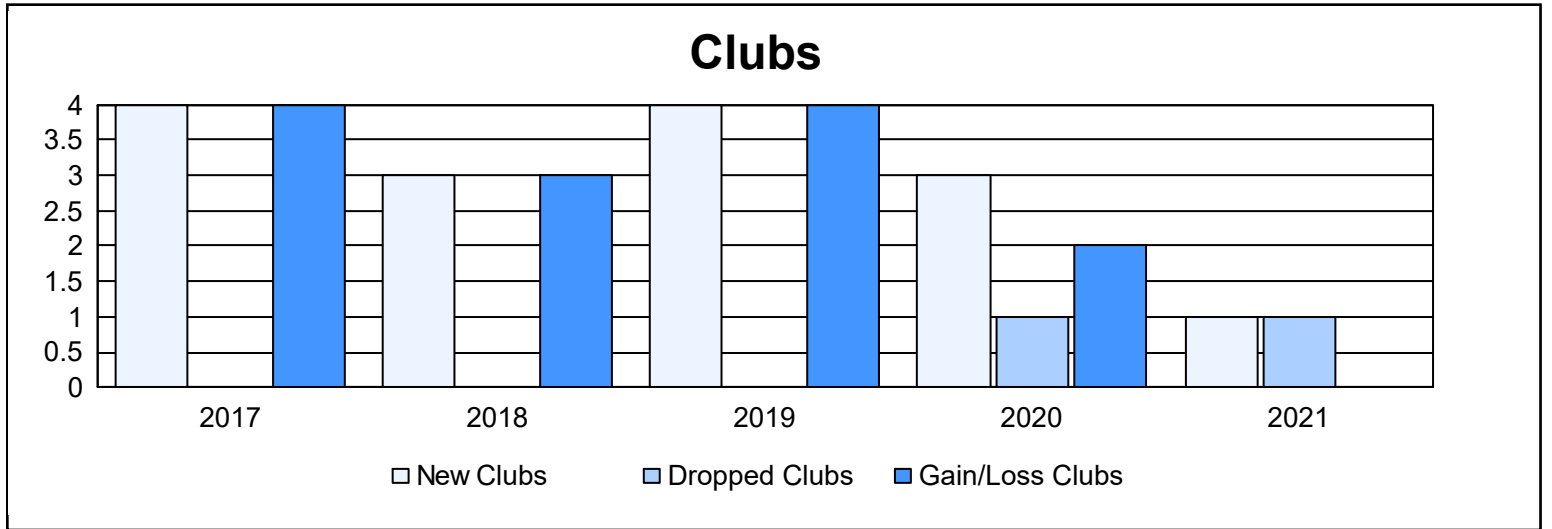

Year	New Clubs	Dropped Clubs	Gain/ Loss Clubs	New Members	Charter Members	Reinstate Members	Transfer Members	Total Member Added	Total Members Dropped	Gain/ Loss Members
2016-2017	4	0	4	158	96	5	3	262	125	137
2017-2018	3	0	3	176	68	3	0	247	147	100
2018-2019	4	0	4	112	100	2	6	220	186	34
2019-2020	3	1	2	65	93	11	1	170	220	-50
2020-2021	1	1	0	251	44	39	13	347	199	148
<b>Average</b>	<b>3</b>	<b>0</b>	<b>3</b>	<b>152</b>	<b>80</b>	<b>12</b>	<b>5</b>	<b>249</b>	<b>175</b>	<b>74</b>

### Membership Composition June 2021 Cumulative